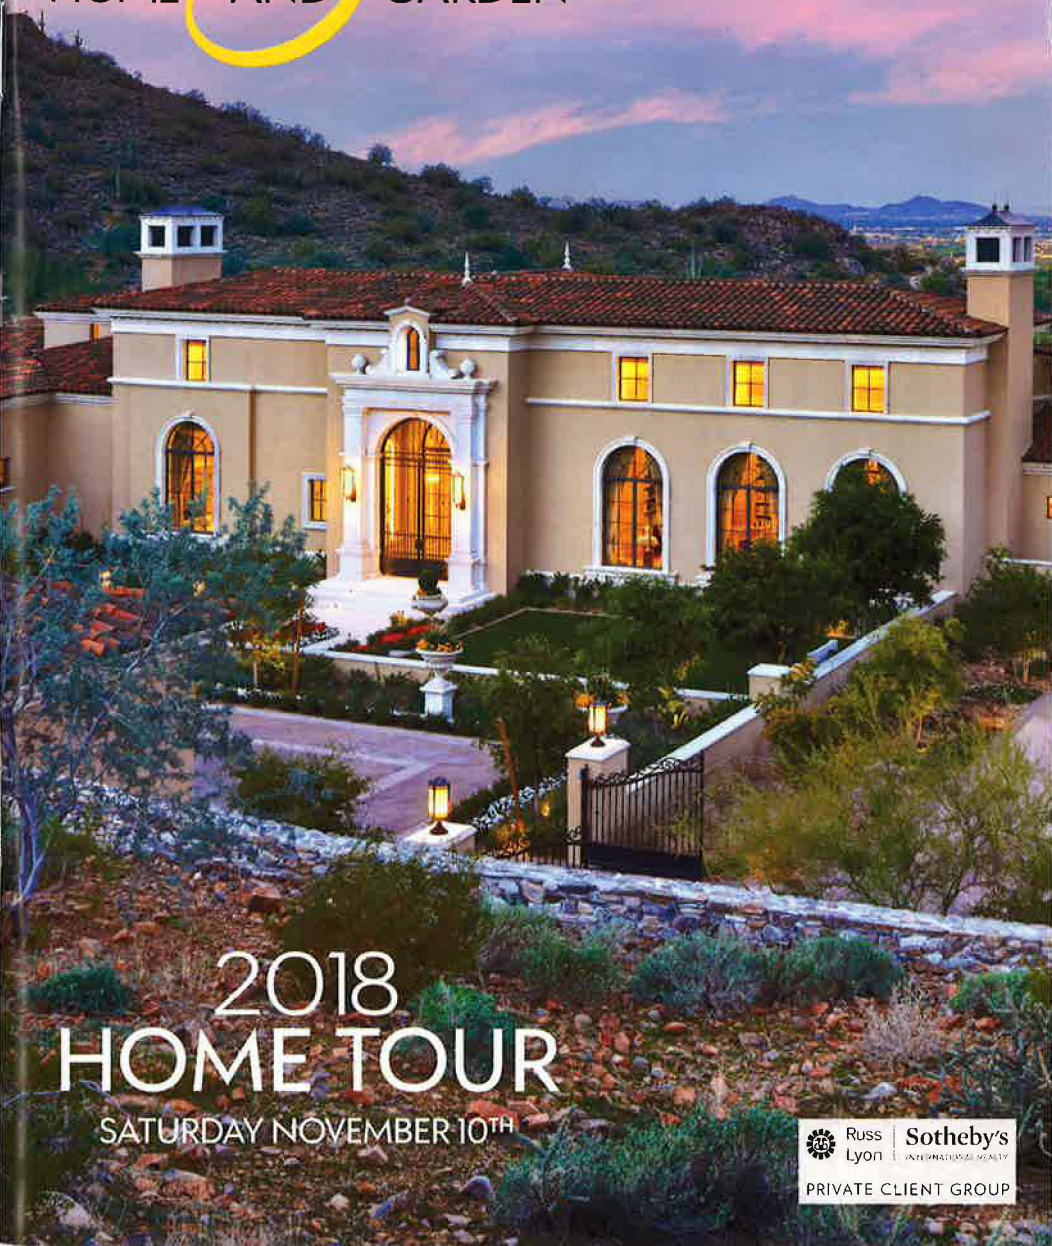

PHOENIX H&G HOME AND GARDEN

2018
HOME TOUR

SATURDAY NOVEMBER 10TH

Russ
Lyon

Sotheby's
INTERNATIONAL REALTY

PRIVATE CLIENT GROUP

GREY | PICKETT

7144 E. Stetson Drive, #205
Scottsdale, AZ 85251