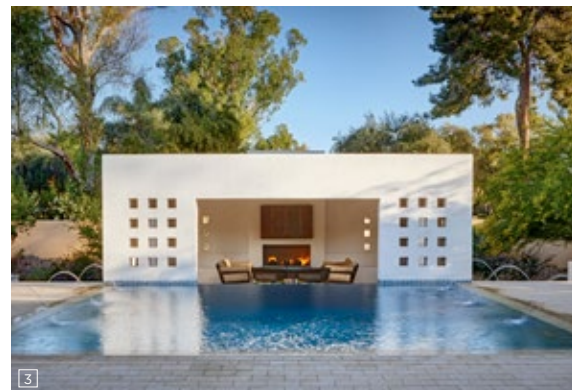

luxe.

interiors + design®

\$ 9.95 A SANDOW PUBLICATION | LUXE SOURCE®

0 09281 03356 1 06>

MAY/JUNE 2017 | DISPLAY UNTIL 07/03/17

GREEY|PICKETT

Scottsdale | Arizona | 480.609.0009 | greepickett.com

For **Russell Greedy and Wendell Pickett**, each project is a fresh and unique challenge. Designed with the architectural style, the site and the client's intentions in mind, every Greedy|Pickett landscape speaks to individuality. "Our philosophy is to listen to the homeowner, synthesize their vision and goals for their landscape, and design an environment that exceeds their expectations," Greedy says. "The client is the No. 1 influence. We strive to integrate their concepts into physical art that complements their residence and lifestyle." Due to evolving technologies, the Greedy|Pickett team has been able to introduce a more diverse plant palette and cultivate energy-saving innovations as they are introduced to the market. "A variety of materials, site furnishings and plants enables us to add visual excitement and entertainment to each space," Greedy says.

TIPS + TRENDS FOR THE OPEN AIR

Modernity. "Minimalism and contemporary themes are very popular," Greedy notes. "Of the 10 gardens we are presently designing, eight have a contemporary direction."
Courtyard inspiration. Asked to share current favorites, Greedy says, "A great courtyard is inspiring. It has all the garden elements, furnishings, water features, plants and lighting for a beautiful space."
Local advice. "Plant for the environment you are in; do not try to create gardens based on what you see elsewhere; and stay regional," Greedy says.

1. This expansive residential courtyard features a resort-style residential water feature and an elegant pool with formal plantings.
 2. An intimate outdoor dining space rests under a custom wrought-iron trellis.
 3. A zero-edge pool flows onto a water wall within a sunken outdoor entertaining cabana.